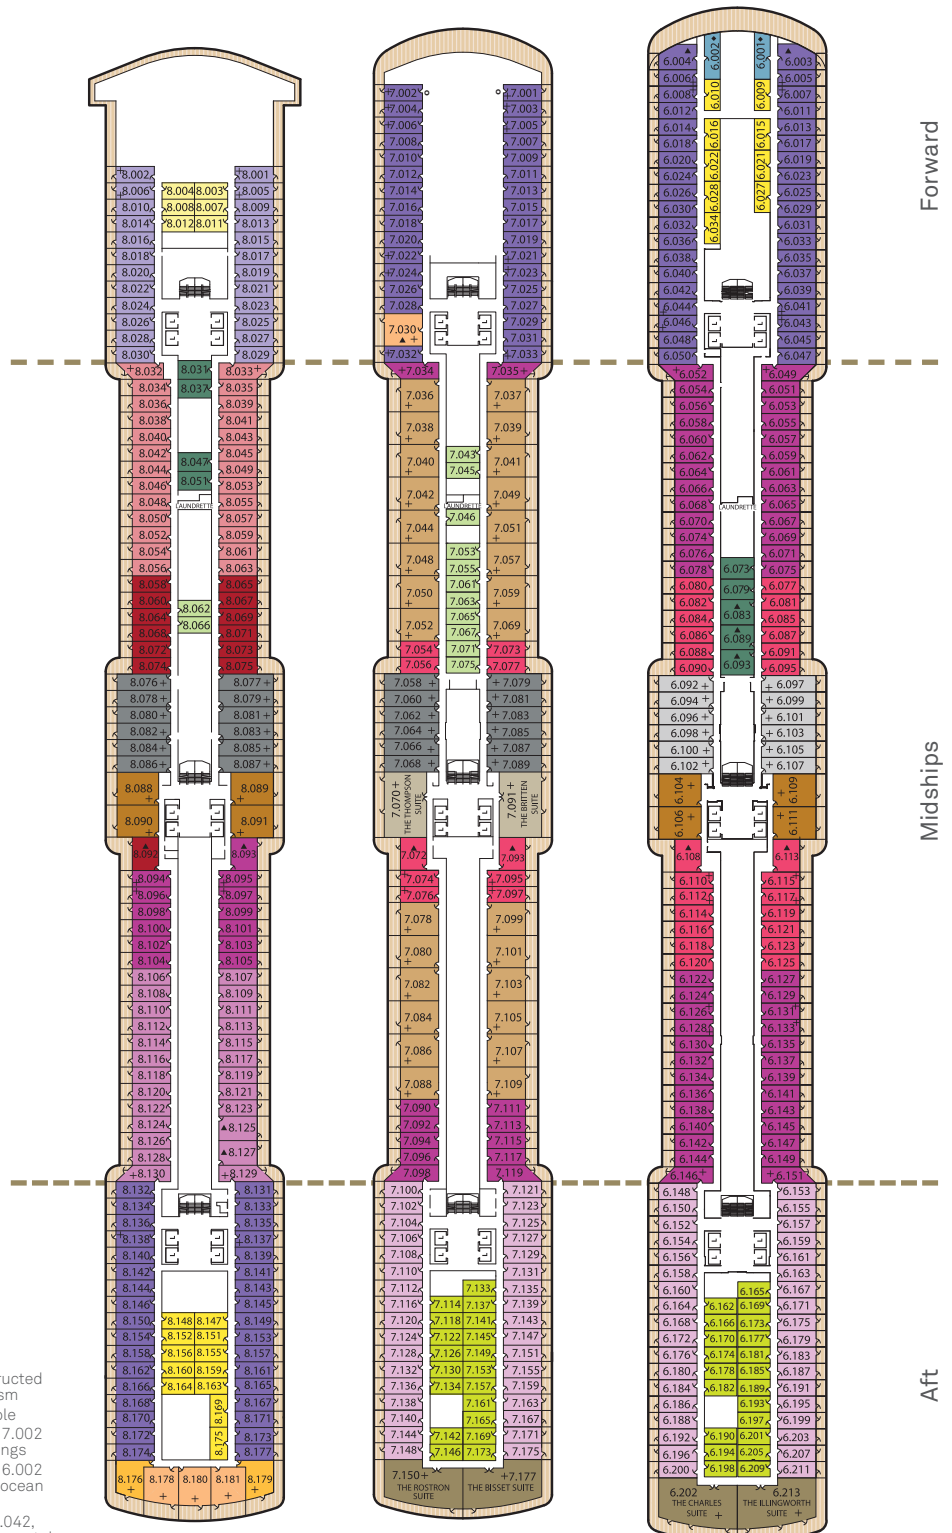

Key to symbols

- L Lift
- † Indicates 2 lower berths and 1 upper berth
- + Indicates 3rd berth is a single sofa bed
- ‡ Indicates 3rd and 4th berth is a single sofa bed and one upper bed
- * Staterooms have views obstructed by lifeboats
- × Views partially obstructed by lifeboat mechanism
- ▲ Wheelchair accessible
- Staterooms 7.001 & 7.002 shaded by Bridge Wings
- ◆ Staterooms 6.001 & 6.002 have forward facing ocean views
- Staterooms 4.001-4.042, Deck 4 Forward, have metal fronted balconies

Deck 8 (High)

(Penthouses, Queens & Princess Suites & Staterooms 8.001-8.181)

Deck 7 (High)

(Grand, Master & Princess Suites, Penthouses & Staterooms 7.001-7.177)

Deck 6 (High)

(Grand Suites, Penthouses, Princess Suites & Staterooms 6.001-6.213)

Forward

Midships

Aft

Deck 5 (High)
(Penthouses, Queens & Princess Suites & Staterooms 5.001-5.198)

Deck 4 (High)
(Penthouses, Queens & Princess Suites & Staterooms 4.001-4.195)

Deck 3

Deck 2 (Low)
(Staterooms 2.002-2.018)

Deck 1 (Low)
(Staterooms 1.001-1.111)