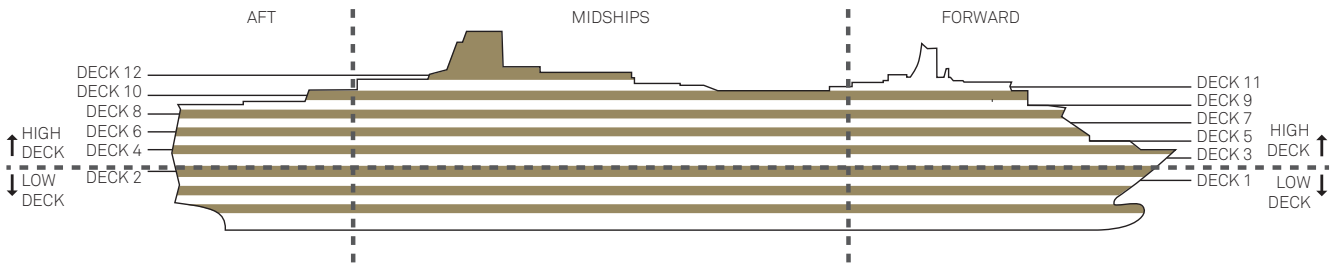

Key to symbols

- L Lift
- † Indicates 2 lower berths and 1 upper berth
- + Indicates 3rd berth is a single sofa bed
- ‡ Indicates 3rd and 4th berth is a single sofa bed and one upper bed
- * Staterooms have views obstructed by lifeboats
- × Views partially obstructed by lifeboat mechanism
- ▲ Wheelchair accessible
- Staterooms 7.001 & 7.002 shaded by Bridge Wings
- ◆ Staterooms 6.001 & 6.002 have forward facing ocean views
- Staterooms 4.001-4.042, Deck 4 Forward, have metal fronted balconies

Deck 8 (High)

(Penthouses, Queens & Princess Suites & Staterooms 8.001-8.181)

Deck 7 (High)

(Grand, Master & Princess Suites, Penthouses & Staterooms 7.001-7.177)

Deck 6 (High)

(Grand Suites, Penthouses, Princess Suites & Staterooms 6.001-6.213)

Forward

Midships

Aft

Deck 5 (High)
(Penthouses, Queens & Princess Suites & Staterooms 5.001-5.198)

Deck 4 (High)
(Penthouses, Queens & Princess Suites & Staterooms 4.001-4.195)

Deck 3

Deck 2 (Low)
(Staterooms 2.002-2.018)