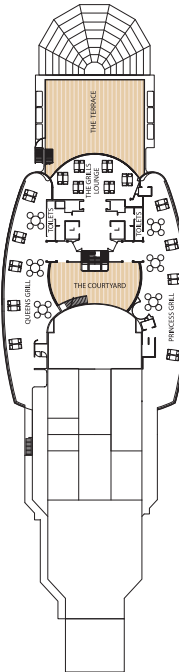

Queen Elizabeth Deck Plans.

Stateroom Category

Grand Suites		
Aft High Decks 6,7	Q1	
Master Suites		
Midships High Deck 7	Q2	
Penthouse		
Midships High Decks 4,5,6,8	Q3	
Midships High Deck 7	Q4	
Queens Suites		
Aft High Decks 4,5,8	Q5	
Forward/Aft High Decks 4,5,7,8	Q6	
Princess Suites		
Midships High Decks 7,8	P1	
Midships/Forward High Decks 4,5,6	P2	
Club Balcony		
Midships High Deck 8	A1	
Midships High Deck 8	A2	
Balcony		
Midships High Decks 5,6,7	BA	
Midships High Decks 5,6,7,8	BB	
Midships High Decks 4,8	BC	
Aft High Decks 5,6,7	BD	
Forward/Aft High Decks 4,5,6,7,8	BE	
Forward High Decks 4*,8	BF	
Balcony (partially obstructed view)*		
Midships High Deck 5	CA	
Midships High Deck 4, 5	CB	
Oceanview		
Midships Low Deck 1	EB	
Midships/Aft Low Deck 1	EC	
Forward High Deck 6	EF	
Forward Low Deck 1	EF	
Oceanview (obstructed view)*		
Midships High Deck 4	FB	
Midships High Deck 4	FC	
Deluxe Inside		
Midships High Deck 6,8	GA	
Midships Low Deck 1	GB	
Midships Low Deck 1	GC	
Standard Inside		
Midships High Decks 7,8	IA	
Aft High Decks 5,6,7	ID	
Forward/Aft High Decks 4,5,6,8	IE	
Forward High Decks 4,8	IF	
Single		
Oceanview Low Deck 2	KC	
Inside Low Deck 2	LC	

Deck 12

Deck 11

Deck 10

Deck 9

Key to symbols

- L Lift
- † Indicates 2 lower berths and 1 upper berth
- + Indicates 3rd berth is a single sofabed
- ‡ Indicates 3rd and 4th berth is a single sofabed and one upper bed
- * Staterooms have views obstructed by lifeboats
- × Views partially obstructed by lifeboat mechanism
- ▲ Wheelchair accessible
- Staterooms 7.001 & 7.002 shaded by Bridge Wings
- ◆ Staterooms 6.001 & 6.002 have forward facing ocean views
- Staterooms 4.001-4.042, Deck 4 Forward, have metal fronted balconies

Ship facts

Entered Service: 2010
 Refit: May 2014
 Country of Registry: Bermuda
 Service Speed: 21.7 knots
 Max Speed: 23.7 knots
 Gross Tonnage: 90,900 GRT

Passenger Capacity: 2,081
 No. of Crew: 1,005
 Length Overall: 964.5 feet
 Width: 106 feet
 Draft: 25.9 feet