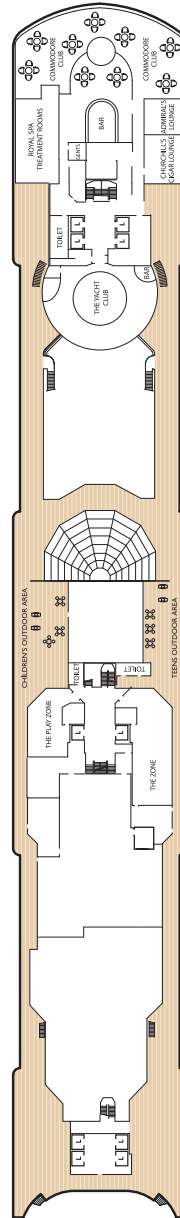

Queen Elizabeth Deck Plans.

Stateroom Category

Grand Suites		
Aft High Decks 6,7	Q1	
Master Suites		
Midships High Deck 7	Q2	
Penthouse		
Midships High Decks 4,5,6,8	Q3	
Midships High Deck 7	Q4	
Queens Suites		
Aft High Decks 4,5,8	Q5	
Forward/Aft High Decks 4,5,7,8	Q6	
Princess Suites		
Midships High Decks 7,8	P1	
Midships/Forward High Decks 4,5,6	P2	
Club Balcony		
Midships High Deck 8	A1	
Midships High Deck 8	A2	
Balcony		
Midships High Decks 5,6,7	BA	
Midships High Decks 5,6,7,8	BB	
Midships High Decks 4,8	BC	
Aft High Decks 5,6,7	BD	
Forward/Aft High Decks 4,5,6,7,8	BE	
Forward High Decks 4*,8	BF	
Balcony (partially obstructed view)*		
Midships High Deck 5	CA	
Midships High Deck 4, 5	CB	
Oceanview		
Midships Low Deck 1	EB	
Midships/Aft Low Deck 1	EC	
Forward High Deck 6	EF	
Forward Low Deck 1	EF	
Oceanview (obstructed view)*		
Midships High Deck 4	FB	
Midships High Deck 4	FC	
Deluxe Inside		
Midships High Deck 6,8	GA	
Midships Low Deck 1	GB	
Midships Low Deck 1	GC	
Standard Inside		
Midships High Decks 7,8	IA	
Aft High Decks 5,6,7	ID	
Forward/Aft High Decks 4,5,6,8	IE	
Forward High Decks 4,8	IF	
Single		
Oceanview Low Deck 2	KC	
Inside Low Deck 2	LC	

Deck 12

Deck 11

Deck 10

Deck 9

Key to symbols

- L Lift
- † Indicates 2 lower berths and 1 upper berth
- + Indicates 3rd berth is a single sofabed
- ‡ Indicates 3rd and 4th berth is a single sofabed and one upper bed
- * Staterooms have views obstructed by lifeboats
- × Views partially obstructed by lifeboat mechanism
- ▲ Wheelchair accessible
- Staterooms 7.001 & 7.002 shaded by Bridge Wings
- ◆ Staterooms 6.001 & 6.002 have forward facing ocean views
- Staterooms 4.001-4.042, Deck 4 Forward, have metal fronted balconies