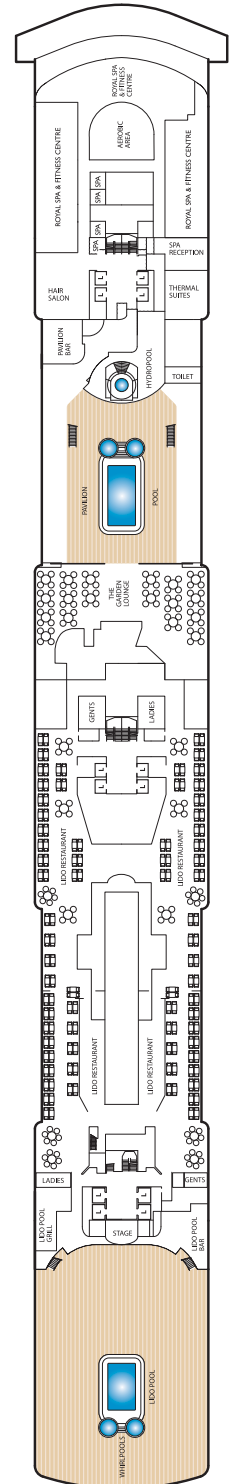

Queen Elizabeth Deck Plans.

Stateroom Category

Grand Suites		
Aft High Decks 6,7	Q1	
Master Suites		
Midships High Deck 7	Q2	
Penthouse		
Midships High Decks 4,5,6,8	Q3	
Midships High Deck 7	Q4	
Queens Suites		
Aft High Decks 4,5,8	Q5	
Forward/Aft High Decks 4,5,7,8	Q6	
Princess Suites		
Midships High Decks 7,8	P1	
Midships/Forward High Decks 4,5,6	P2	
Club Balcony		
Midships High Deck 8	A1	
Midships High Deck 8	A2	
Balcony		
Midships High Decks 5,6,7	BA	
Midships High Decks 5,6,7,8	BB	
Midships High Decks 4,8	BC	
Aft High Decks 5,6,7	BD	
Forward/Aft High Decks 4,5,6,7,8	BE	
Forward High Decks 4*,8	BF	
Balcony (partially obstructed view)*		
Midships High Deck 5	CA	
Midships High Deck 4, 5	CB	
Oceanview		
Midships Low Deck 1	EB	
Midships/Aft Low Deck 1	EC	
Forward High Deck 6	EF	
Forward Low Deck 1	EF	
Oceanview (obstructed view)*		
Midships High Deck 4	FB	
Midships High Deck 4	FC	
Deluxe Inside		
Midships High Deck 6,8	GA	
Midships Low Deck 1	GB	
Midships Low Deck 1	GC	
Standard Inside		
Midships High Decks 7,8	IA	
Aft High Decks 5,6,7	ID	
Forward/Aft High Decks 4,5,6,8	IE	
Forward High Decks 4,8	IF	
Single		
Oceanview Low Deck 2	KC	
Inside Low Deck 2	LC	

Deck 12

Deck 11

Deck 10

Deck 9

Key to symbols

- L Lift
- † Indicates 2 lower berths and 1 upper berth
- + Indicates 3rd berth is a single sofabed
- ‡ Indicates 3rd and 4th berth is a single sofabed and one upper bed
- * Staterooms have views obstructed by lifeboats
- × Views partially obstructed by lifeboat mechanism
- ▲ Wheelchair accessible
- Staterooms 7.001 & 7.002 shaded by Bridge Wings
- ◆ Staterooms 6.001 & 6.002 have forward facing ocean views
- Staterooms 4.001-4.042, Deck 4 Forward, have metal fronted balconies

Ship facts

Entered Service: 2010
 Refit: May 2014
 Country of Registry: Bermuda
 Service Speed: 21.7 knots
 Max Speed: 23.7 knots
 Gross Tonnage: 90,900 GRT

Passenger Capacity: 2,081
 No. of Crew: 1,005
 Length Overall: 964.5 feet
 Width: 106 feet
 Draft: 25.9 feet